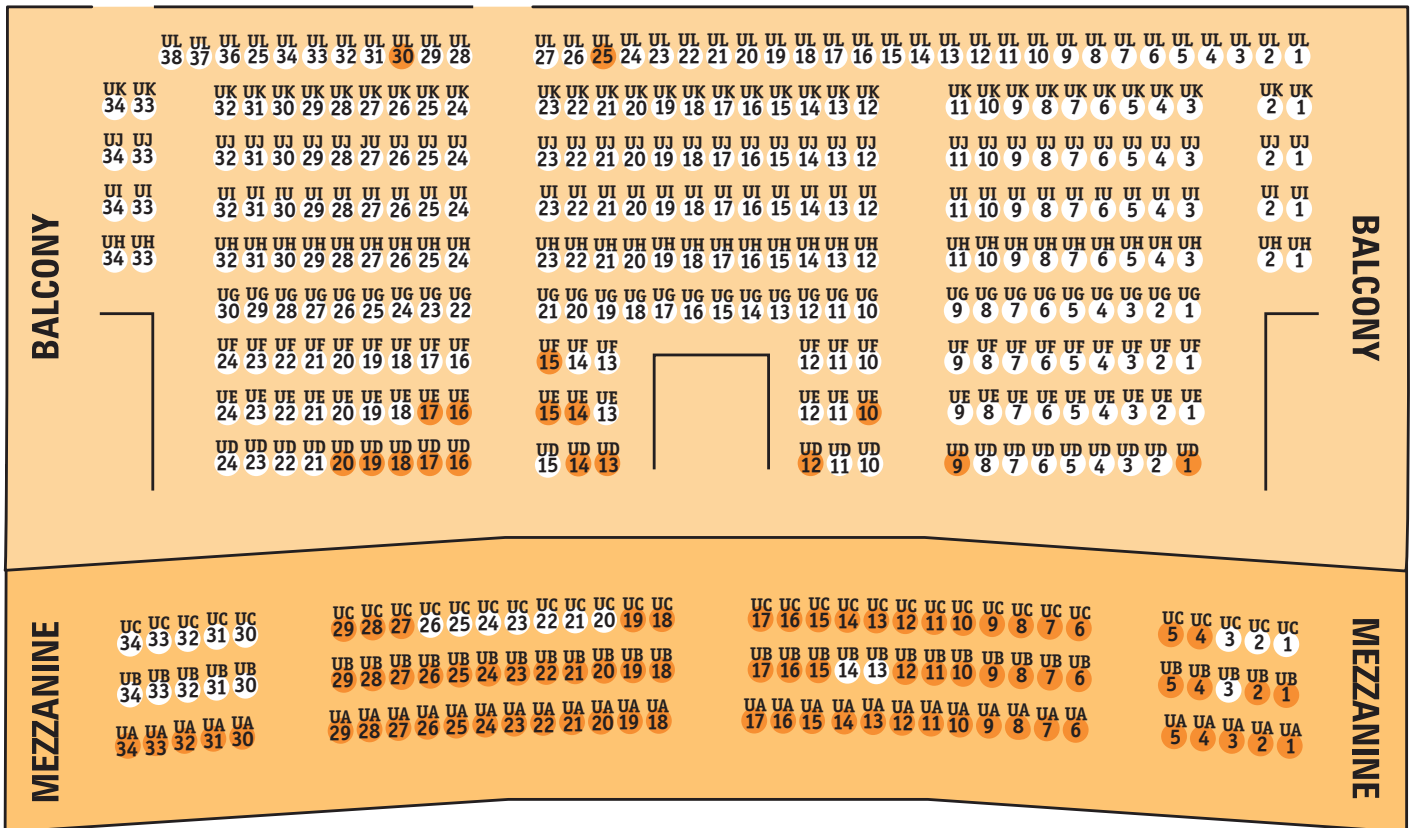

T H E A T R E

Seat Map for Sponsorship Campaign

UPDATED 2/28/2020 at 9 a.m.

Seats with white dots are available to sponsor.

SEE PAGE 2 FOR MAIN FLOOR SEATING

Seats with white dots are available to sponsor.

MAIN FLOOR

Seating chart for the left side of the Main Floor, featuring rows of letter-numbered seats (GG, FF, EE, DD, CC, BB, AA, Z, Y, X, W, V, U, T, S, R, Q, P, O, N, M, L, K, J, I, H, G, F) with white dots on certain seats.

Seating chart for the center of the Main Floor, including a central 'SOUND' area and rows of letter-numbered seats (FF, EE, DD, CC, BB, AA, Z, Y, X, W, ADA, S, R, Q, P, O, N, M, L, K, J, I, H, G, F) with white dots on certain seats.

Seating chart for the right side of the Main Floor, featuring rows of letter-numbered seats (GG, FF, EE, DD, CC, BB, AA, Z, Y, X, W, V, U, T, S, R, Q, P, O, N, M, L, K, J, I, H, G, F) with white dots on certain seats.